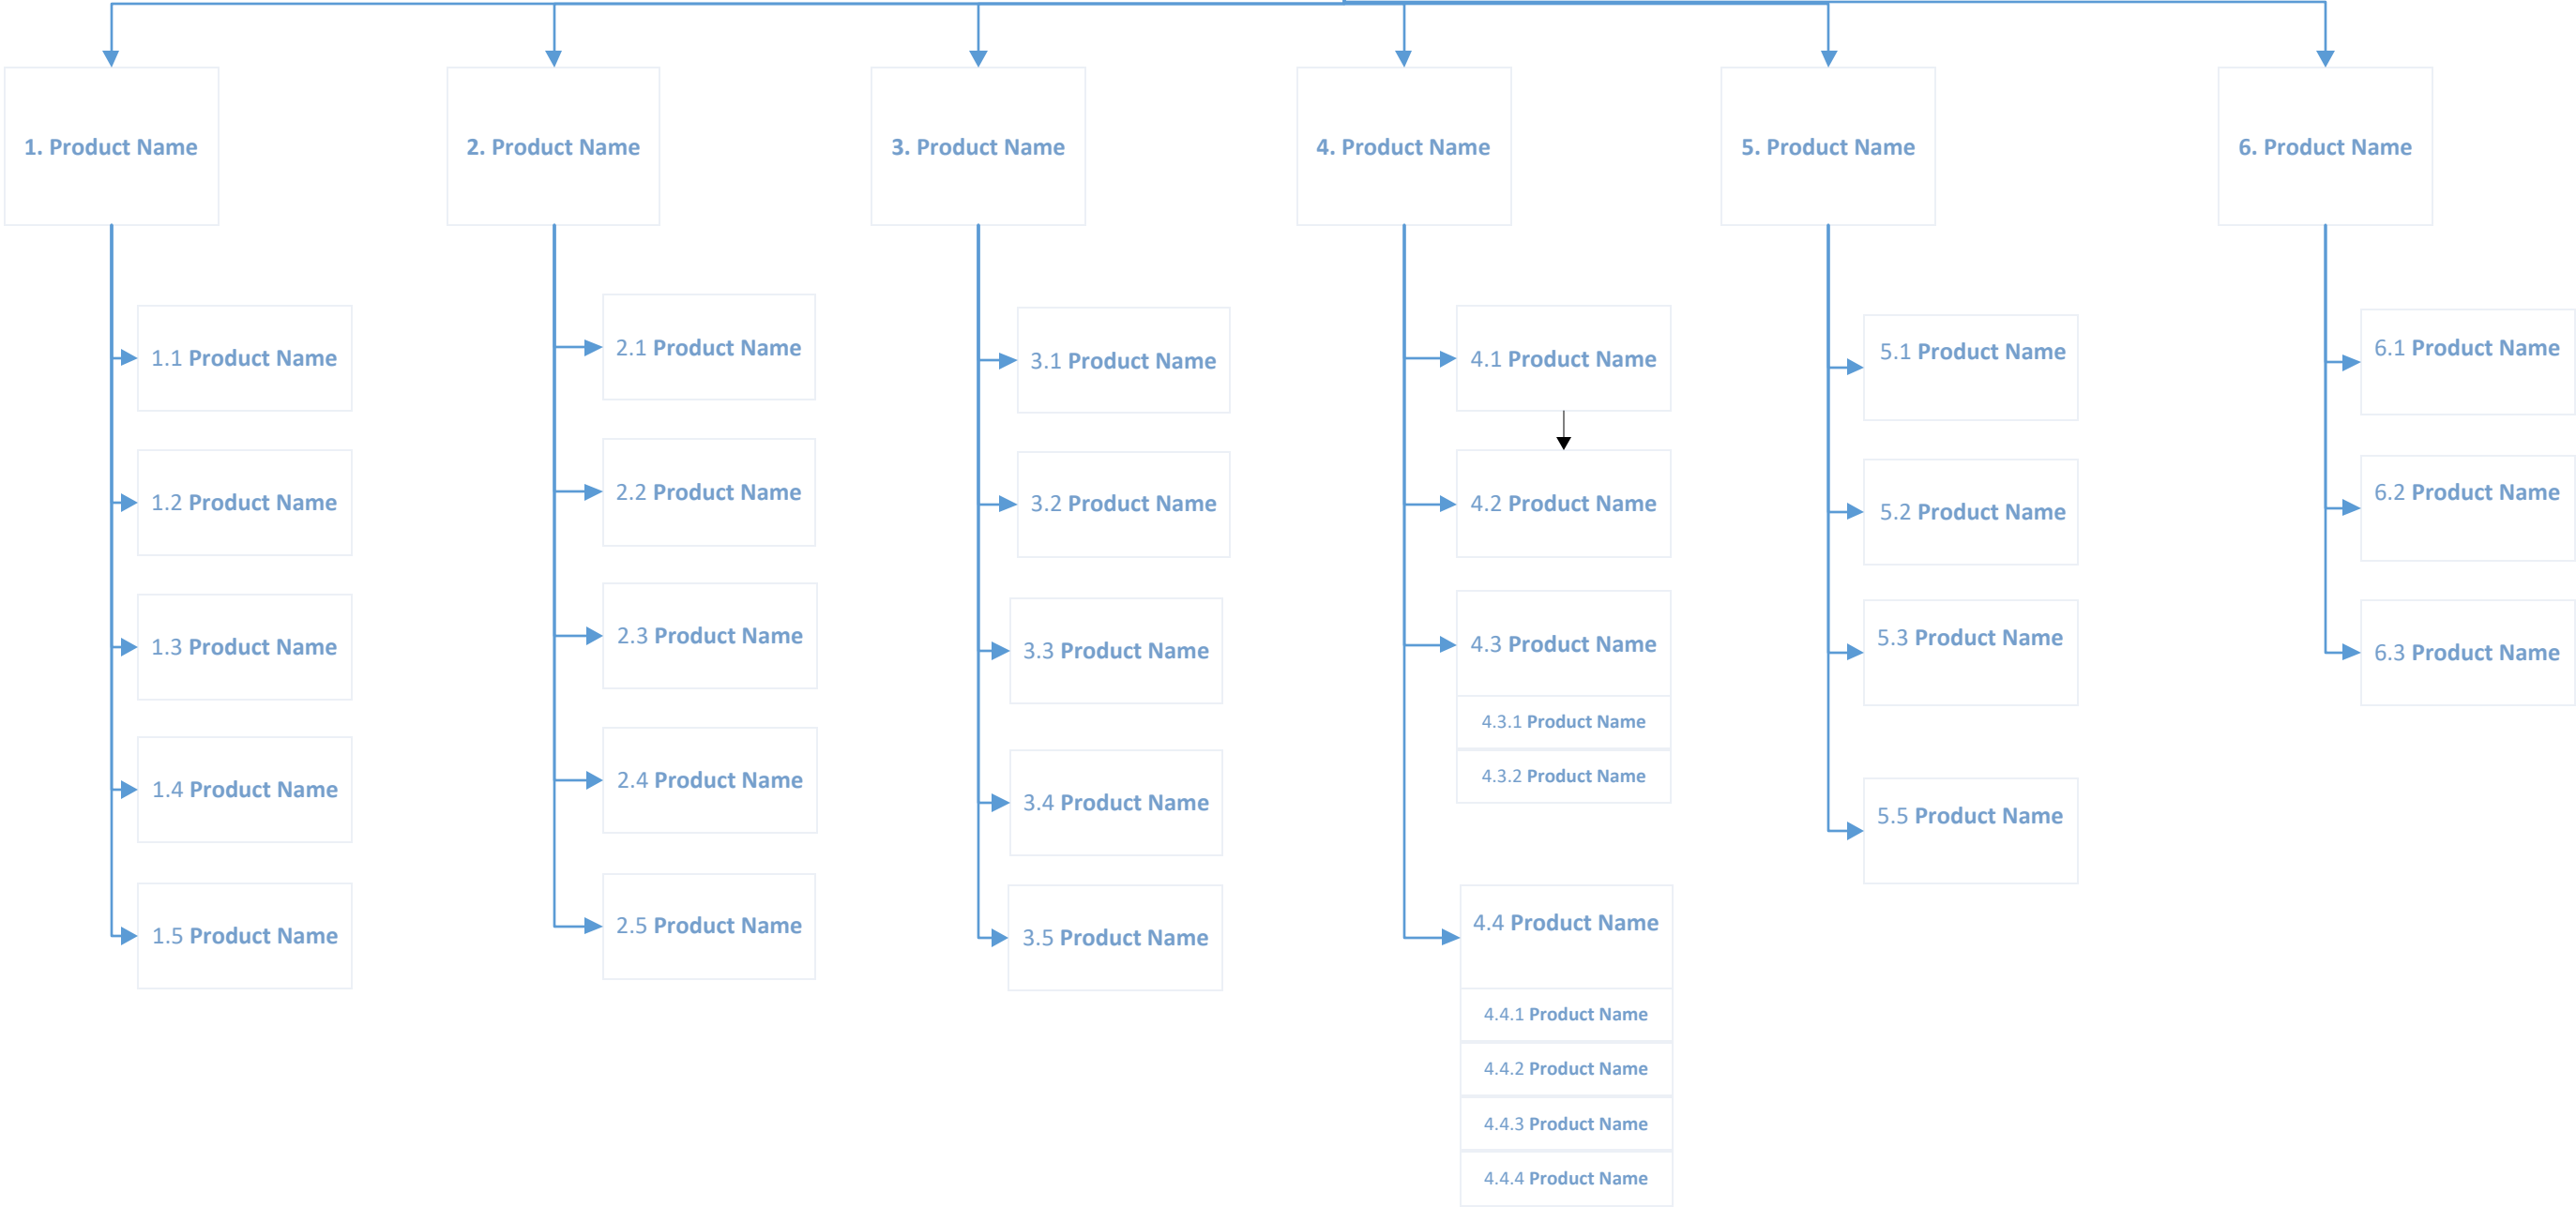

Product Breakdown Structure (PBS)
(an overview of key products not showing dependencies or sequencing)

PM&C
Product Breakdown Structure
<Project Name>
Project Manager – <Name>
<Version/Date>

<Project Name>
Stage #

Requires action by
teams outside of
the project